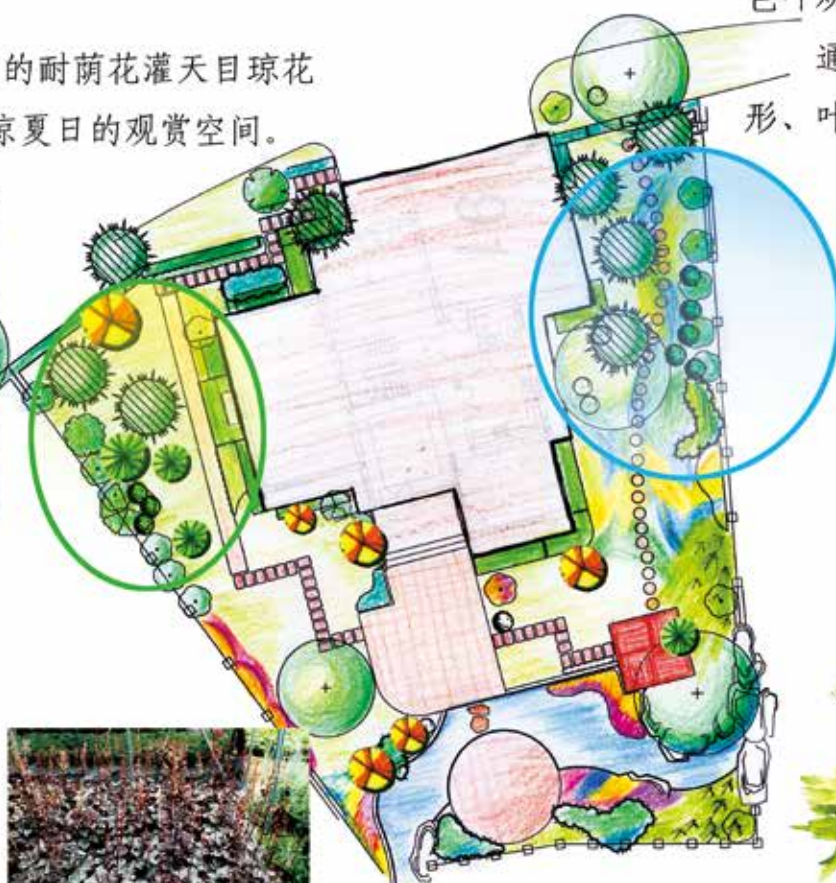

花卉应用设计

Flower application and Design

2015 年天安门广场、长安街沿线节日花卉布置设计

Design of flower arrangement during festivals at 2015 Tiananmen Square and Chang'an Avenue

立体花坛设计

Mosaiculture design

花灌观赏区：

以姿态轻盈的耐荫花灌天目琼花
为主，营造清凉夏日的观赏空间。

绿叶矾根

紫叶矾根

紫叶矾根为主材，营造一个蓝绿、黄绿的叶色空间。

色叶观赏区：

通过耐荫地被植物丰富的叶
形、叶色变化，营造趣味性空间。

花叶玉簪

天安门广场、长安街节日花卉布置

Displays at the Tiananmen Square and Chang'an Avenue

从 1986 年天安门广场及长安街开始节日花卉环境布置至今，我司始终承担着设计、施工工作，在设计、材料和工艺方面不断推陈出新，使国庆花卉布置成为首都北京的城市名片之一。

BJFC became the only authorized designer and constructor of the Tiananmen Square's florascaping projects since 1986. We have been seeking for new innovations in design, and trying to create the most impressive and have been seeking on Tiananmen Square and Chang'an Avenue.