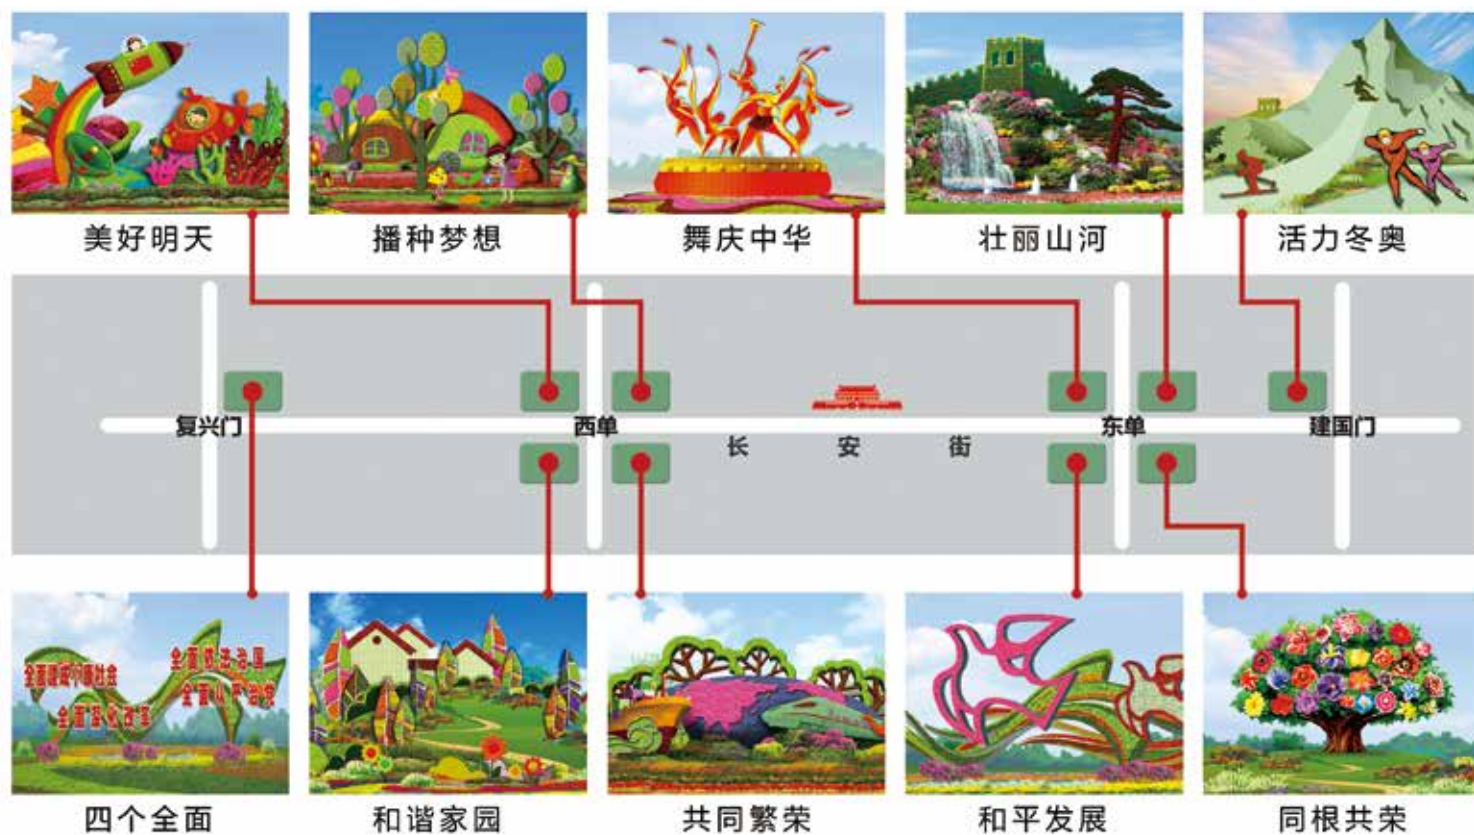

公司及签约的生产伙伴致力于为客户提供高质量、多样化、定制化的花坛花卉成品。

BJFC and contracted growers devote to providing customer the high-quality, diversified and individualized bedded flower products.

花坛花卉

Bedding Plants

公司以创新为核心，以首都重大花卉环境布置项目和国内外专业大赛为平台，融合设计、研发、生产、施工全产业链的优势，不断升级花卉运用的水平、拓展花卉运用的边界，引领花卉运用的方向，成为国内领先的花卉服务专业企业。

BJFC has been devoting to the development of flower application, and we believe innovation is one of the core concept of our company. Based on 30 years' experience on developing various large landscaping projects, now we are highly expertized on plants research, production, landscaping design, and construction. We are the leading factor of flower application in today Chinese market, and we are also providing top quality service for our customers.

花卉应用设计

Flower application and Design

2015 年天安门广场、长安街沿线节日花卉布置设计

Design of flower arrangement during festivals at 2015 Tiananmen Square and Chang'an Avenue

立体花坛设计

Mosaiculture design

花灌观赏区：

以姿态轻盈的耐荫花灌天目琼花
为主，营造清凉夏日的观赏空间。